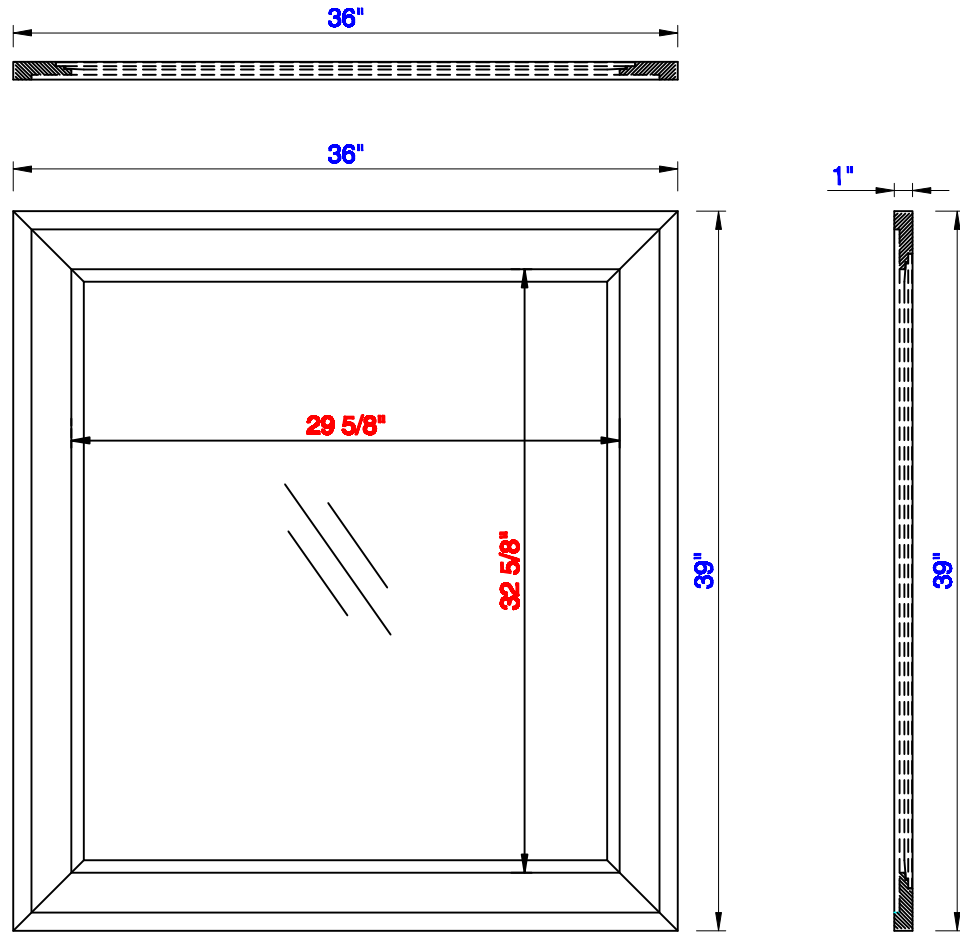

36"

Item Number:
E444-M36-MCA

JAMES MARTIN

VANITIES™

Addison 36" Mirror
Diagrams with Dimensions
page 01 of 01

914mm

Item Number:
E444-M36-MCA

JAMES MARTIN

VANITIES™

Addison 914mm Mirror
Diagrams with Dimensions
page 01 of 01